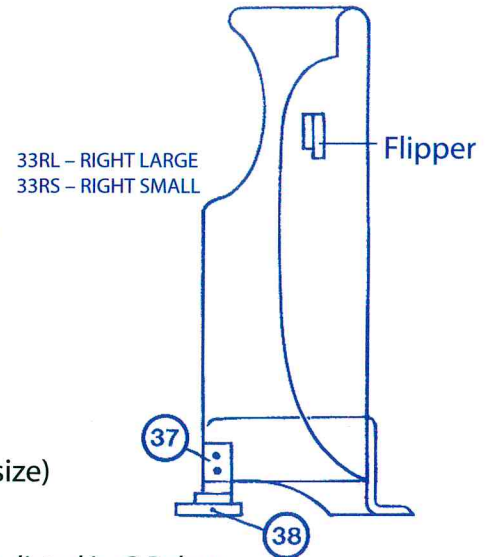

**F**

Left

NOTE: LEFT SUPPORTS  
HAVE STRAPS33LL - LEFT LARGE  
33LS - LEFT SMALLLarge Strap 11", Small Strap 9",  
Small Supports have a black rubber strip on top (state size)**F SUPPORTS**

33. Left, large, with strap
33. Left, small, with strap
33. Right, large
33. Right, small
34. Strap, large or small (state size)
35. Foot with machine screws and nuts, large or small (state size)
36. Foot Support, large, fits right or left foot.
37. Foot Support, small, fits right or left foot.
38. Foot only, large or small (state size)

**F**

Right

33RL - RIGHT LARGE  
33RS - RIGHT SMALL

NOTE: Digital (DR) Pigg-O-Stat uses none of the parts listed in G Below.

**G CASSETTE CARRIER - Complete**

- |   |  |
|---|--|
| <ol style="list-style-type: none"> <li>39. Base with plate and bearings</li> <li>40. Plate with bearings - 4</li> <li>41. Bearings - 4</li> <li>42. Left Track</li> <li>43. Screws</li> <li>44. Latch with 2 machine screws</li> <li>45. Right Track</li> <li>46. Left Bracket</li> <li>47. Right Bracket</li> <li>48. Brass Screws - 4 each Bracket</li> <li>49. Advance Spring</li> <li>50. (discontinued)</li> <li>51. Cassette Holder Advance Knob</li> </ol> | <ol style="list-style-type: none"> <li>52. Machine Screw, brass</li> <li>53. Cassette Holder</li> <li>54. Left Track, has adjustment screws</li> <li>55. Right Track</li> <li>56. Spring, Left</li> <li>57. Spring, Right</li> <li>58. Track Screws, brass, -- 4</li> <li>59. Spring Screws - 2 for springs</li> <li>60. Latch</li> <li>61. Back Cover (not shown)</li> <li>62. L Angle, complete only</li> <li>63. Turn Table Latch - 4 (not shown)</li> <li>64. Inserts for Casters - 4 (not shown)</li> <li>65. Bullet Catch</li> </ol> |
|---|--|