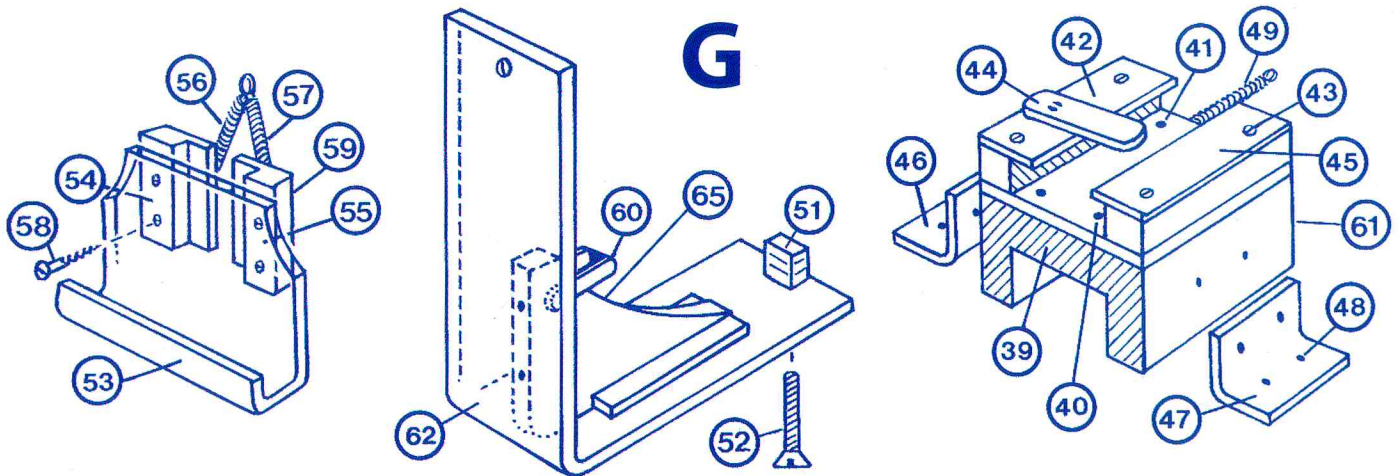

**F**

Left

NOTE: LEFT SUPPORTS  
HAVE STRAPS33LL - LEFT LARGE  
33LS - LEFT SMALLLarge Strap 11", Small Strap 9",  
Small Supports have a black rubber strip on top (state size)**F SUPPORTS**

33. Left, large, with strap
33. Left, small, with strap
33. Right, large
33. Right, small
34. Strap, large or small (state size)
35. Foot with machine screws and nuts, large or small (state size)
36. Foot Support, large, fits right or left foot.
37. Foot Support, small, fits right or left foot.
38. Foot only, large or small (state size)

**F**

Right

33RL - RIGHT LARGE  
33RS - RIGHT SMALL

NOTE: Digital (DR) Pigg-O-Stat uses none of the parts listed in G Below.

**G CASSETTE CARRIER - Complete**

- |   |  |
|---|--|
| <ol style="list-style-type: none"> <li>39. Base with plate and bearings</li> <li>40. Plate with bearings - 4</li> <li>41. Bearings - 4</li> <li>42. Left Track</li> <li>43. Screws</li> <li>44. Latch with 2 machine screws</li> <li>45. Right Track</li> <li>46. Left Bracket</li> <li>47. Right Bracket</li> <li>48. Brass Screws - 4 each Bracket</li> <li>49. Advance Spring</li> <li>50. (discontinued)</li> <li>51. Cassette Holder Advance Knob</li> </ol> | <ol style="list-style-type: none"> <li>52. Machine Screw, brass</li> <li>53. Cassette Holder</li> <li>54. Left Track, has adjustment screws</li> <li>55. Right Track</li> <li>56. Spring, Left</li> <li>57. Spring, Right</li> <li>58. Track Screws, brass, -- 4</li> <li>59. Spring Screws - 2 for springs</li> <li>60. Latch</li> <li>61. Back Cover (not shown)</li> <li>62. L Angle, complete only</li> <li>63. Turn Table Latch - 4 (not shown)</li> <li>64. Inserts for Casters - 4 (not shown)</li> <li>65. Bullet Catch</li> </ol> |
|---|--|