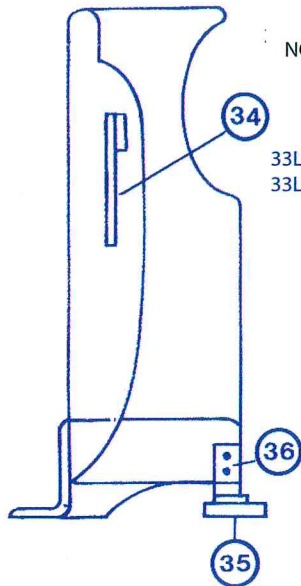

**F**

Left

NOTE: LEFT SUPPORTS  
HAVE STRAPS33LL - LEFT LARGE  
33LS - LEFT SMALLLarge Strap 11", Small Strap 9",  
Small Supports have a black rubber strip on top (state size)**F SUPPORTS**

33. Left, large, with strap
33. Left, small, with strap
33. Right, large
33. Right, small
34. Strap, large or small (state size)
35. Foot with machine screws and nuts, large or small (state size)
36. Foot Support, large, fits right or left foot.
37. Foot Support, small, fits right or left foot.
38. Foot only, large or small (state size)

**F**

Right

33RL - RIGHT LARGE  
33RS - RIGHT SMALL

NOTE: Digital (DR) Pigg-O-Stat uses none of the parts listed in G Below.

**G CASSETTE CARRIER - Complete**

- |   |  |
|---|--|
| <ol style="list-style-type: none"> <li>39. Base with plate and bearings</li> <li>40. Plate with bearings - 4</li> <li>41. Bearings - 4</li> <li>42. Left Track</li> <li>43. Screws</li> <li>44. Latch with 2 machine screws</li> <li>45. Right Track</li> <li>46. Left Bracket</li> <li>47. Right Bracket</li> <li>48. Brass Screws - 4 each Bracket</li> <li>49. Advance Spring</li> <li>50. (discontinued)</li> <li>51. Cassette Holder Advance Knob</li> </ol> | <ol style="list-style-type: none"> <li>52. Machine Screw, brass</li> <li>53. Cassette Holder</li> <li>54. Left Track, has adjustment screws</li> <li>55. Right Track</li> <li>56. Spring, Left</li> <li>57. Spring, Right</li> <li>58. Track Screws, brass, -- 4</li> <li>59. Spring Screws - 2 for springs</li> <li>60. Latch</li> <li>61. Back Cover (not shown)</li> <li>62. L Angle, complete only</li> <li>63. Turn Table Latch - 4 (not shown)</li> <li>64. Inserts for Casters - 4 (not shown)</li> <li>65. Bullet Catch</li> </ol> |
|---|--|